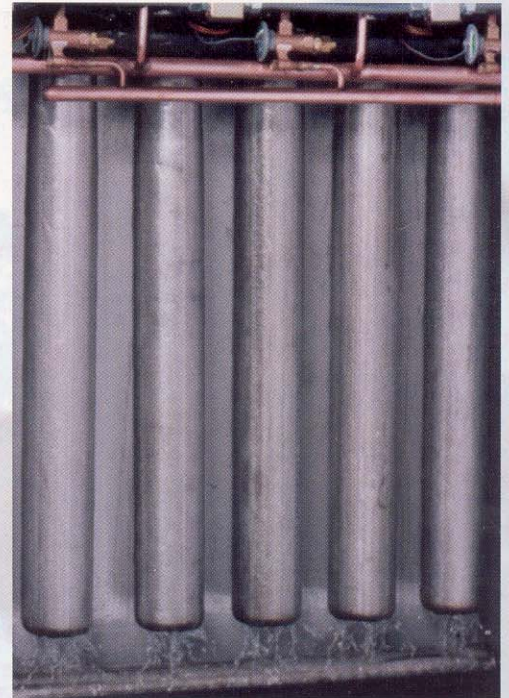

Introducing:

Vogt[®]
Tube-Ice

vt
series

Industrial Ice Machines

Quality by Design®

Patents Pending

Quality by Design® introduces many features for which patents have been applied. The VT is an economical and uncomplicated INDUSTRIAL ICE MACHINE.

All purpose, hard, cracked VT ICE is best for high requirement users: bakeries, supermarkets, hotels, food displays, farming, seafood, poultry, packers and processors.

DOUBLE SURFACE FREEZING allows ice to form on both the inside and outside wall of the evaporator for maximum production and fast recovery. (See photos on right).

UNITIZED CHASSIS CONSTRUCTION of welded Type-304 stainless steel.

ICE MAKING SURFACES (EVAPORATORS) are constructed of Type-304 sanitary stainless steel and housed in a Type-304 stainless enclosure.

Water sprays the inside and outside of the freezing surface.

Vogt's WATER DISTRIBUTORS are easy to remove and clean.

STAINLESS STEEL CRUSHER ASSEMBLY with easy front access is mounted with ZERO MAINTENANCE BEARINGS.

WATER TANK AND INTEGRATED ICE CHUTE are constructed of low-density polyethylene for long life and durability.