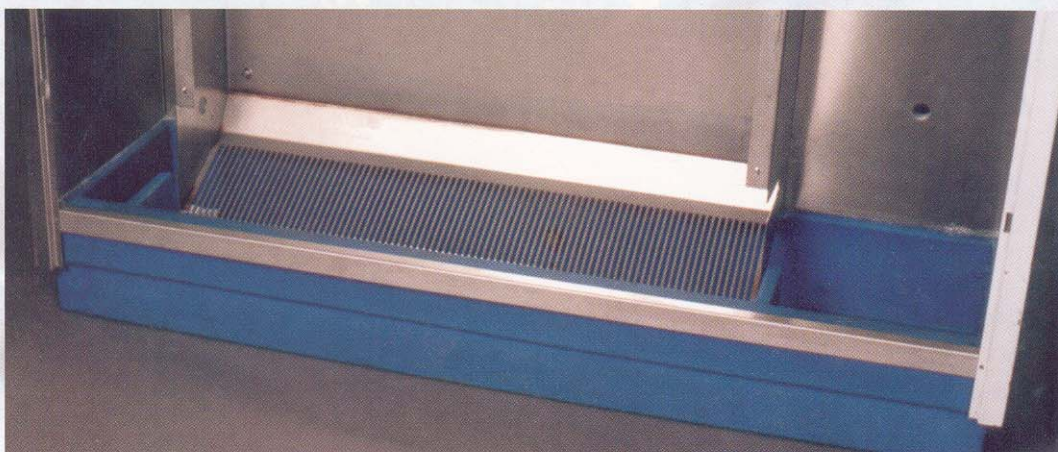

WATER TANK AND INTEGRATED ICE CHUTE are constructed of low-density polyethylene for long life and durability.