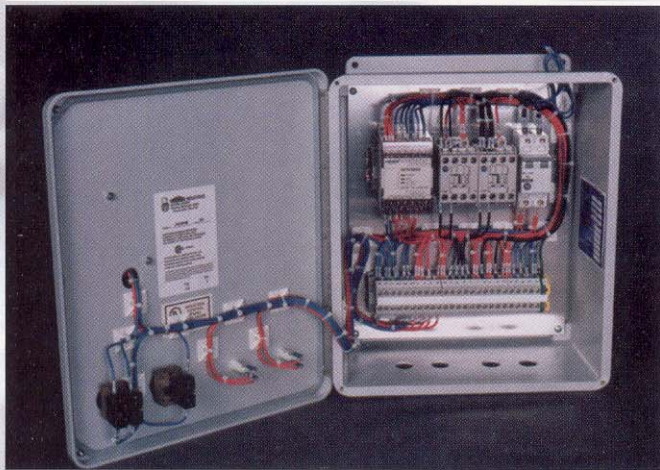

NO MOVING PARTS IN THE FREEZING ZONE keeps maintenance to a minimum. With no complicated refrigeration system to foul up, dependable service is ensured. Gravity harvests the ice on both sides of the vertical evaporator.

UNITIZED CHASSIS CONSTRUCTION of welded Type-304 stainless steel.

ICE MAKING SURFACES (EVAPORATORS) are constructed of Type-304 sanitary stainless steel and housed in a Type-304 stainless enclosure.

Water sprays the inside and outside of the freezing surface.

Ice is formed on both the inside and outside evaporator walls for maximum ice production.

Quality by Design® ...

PLC (PROGRAMMABLE LOGIX CONTROLLER) is available as an option on all models. These time-tested PLC controls help ensure dependable and reliable machine operation. The fault indicator light assists in the troubleshooting of the machine. The on/off switch can be installed remotely for easy access.

Vogt's WATER DISTRIBUTORS are easy to remove and clean.

STAINLESS STEEL CRUSHER ASSEMBLY with easy front access is mounted with ZERO MAINTENANCE BEARINGS.

WATER TANK AND INTEGRATED ICE CHUTE are constructed of low-density polyethylene for long life and durability.