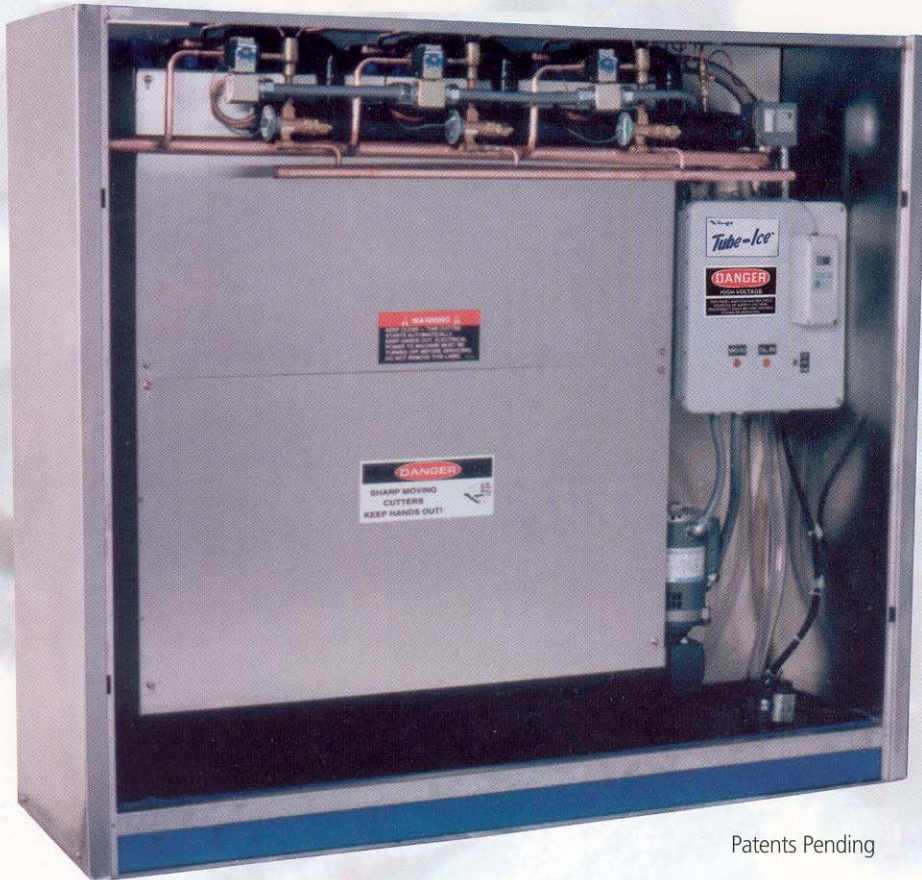

Introducing:

Vogt[®]
Tube-Ice

vt
series

Industrial Ice Machines

Quality by Design®

Patents Pending

Quality by Design® introduces many features for which patents have been applied. The VT is an economical and uncomplicated INDUSTRIAL ICE MACHINE.

All purpose, hard, cracked VT ICE is best for high requirement users: bakeries, supermarkets, hotels, food displays, farming, seafood, poultry, packers and processors.

DOUBLE SURFACE FREEZING allows ice to form on both the inside and outside wall of the evaporator for maximum production and fast recovery. (See photos on right).

NO MOVING PARTS IN THE FREEZING ZONE keeps maintenance to a minimum. With no complicated refrigeration system to foul up, dependable service is ensured. Gravity harvests the ice on both sides of the vertical evaporator.

UNITIZED CHASSIS CONSTRUCTION of welded Type-304 stainless steel.

ICE MAKING SURFACES (EVAPORATORS) are constructed of Type-304 sanitary stainless steel and housed in a Type-304 stainless enclosure.

Water sprays the inside and outside of the freezing surface.